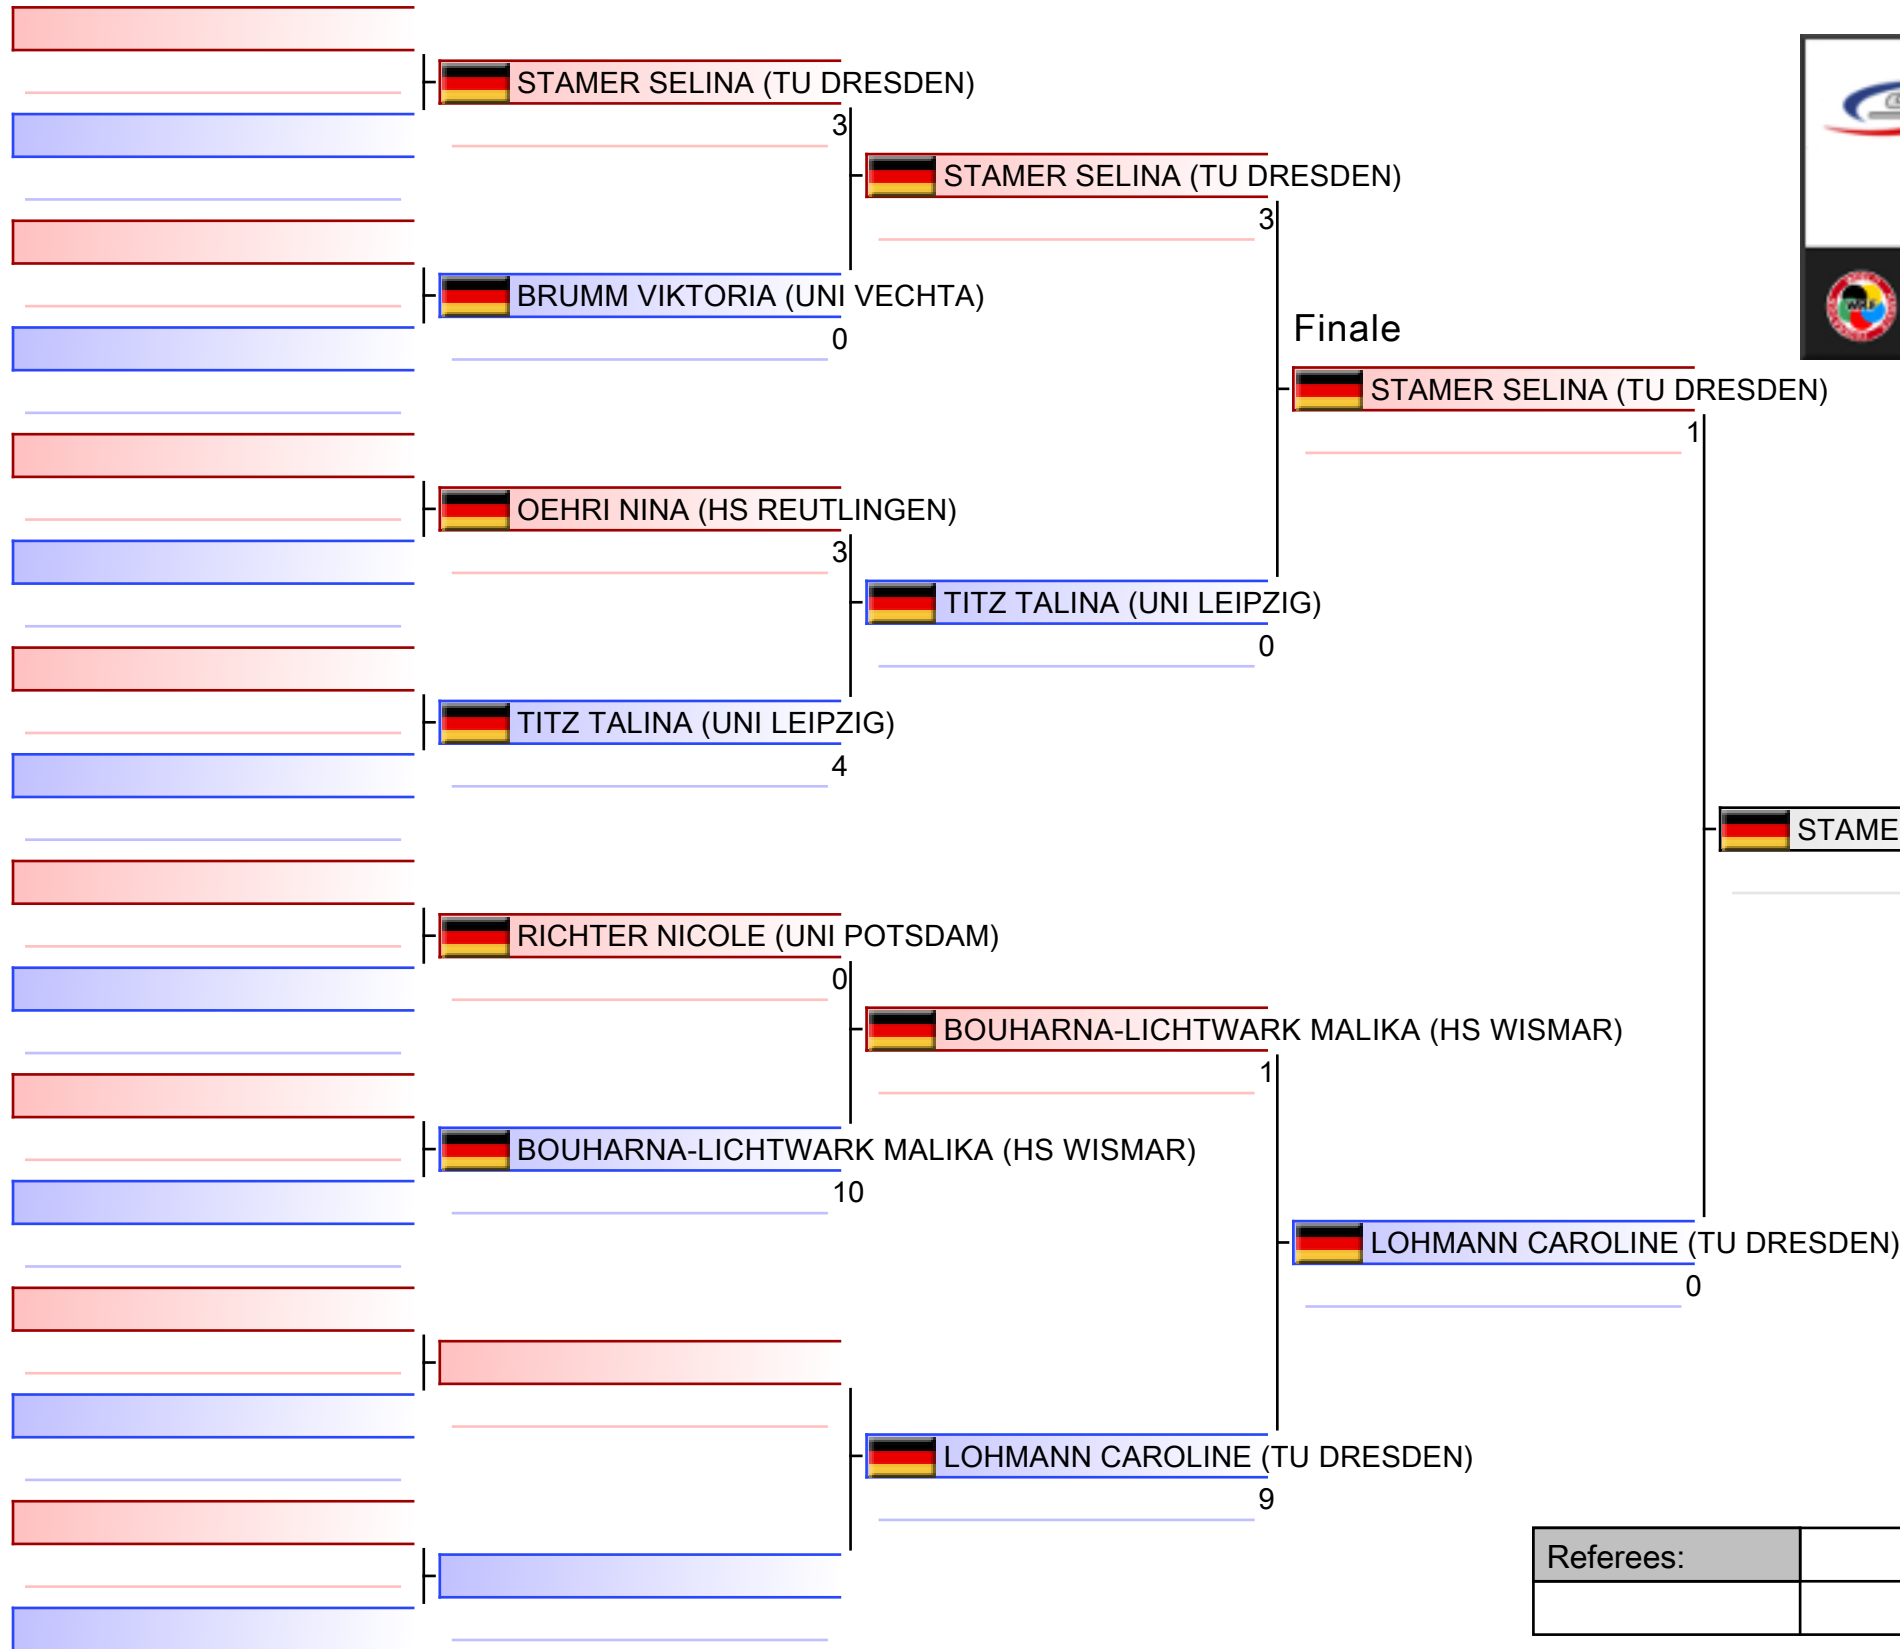

Kumite Damen +68 kg

Deutsche Hochschulmeisterschaft Karate 2022, Heidelberg, GER

2022-10-15

Tatami
1 11:10

Pool
1/1

1. STAMER SELINA (TU DRESDEN)
2. LOHMANN CAROLINE (TU DRESDEN)
3. BOUHARNA-LICHTWARK MALIKA (HS WISMAR)
3. BRUMM VIKTORIA (UNI VECHTA)
5. TITZ TALINA (UNI LEIPZIG)

Referees: