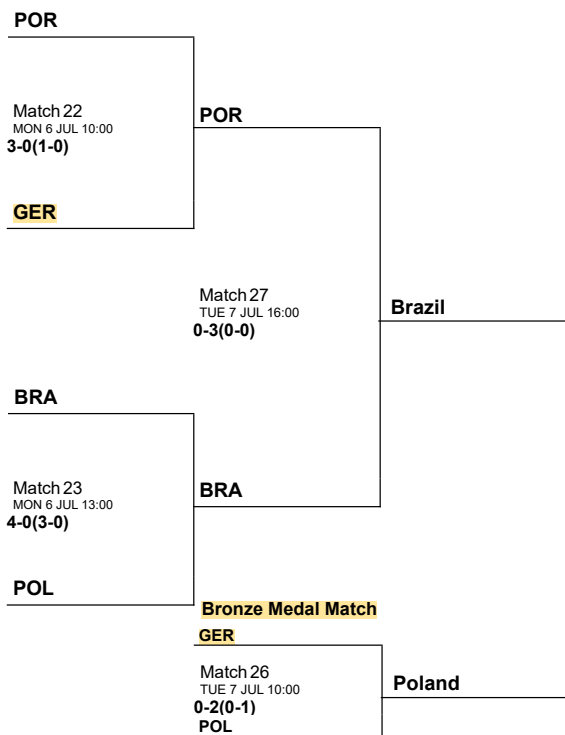

Competition Summary

As of TUE 07 JUL 2026 at 17:52

Group Stage

Group A

Rank	Team	MP	W	D	L	GF	GA	GD	TCS	Pts
1	POR	4	4	0	0	26	3	+23	0	12
2	POL	4	3	0	1	13	5	+8	0	9
3	TPE	4	2	0	2	9	14	-5	0	6
4	CRC	4	1	0	3	8	15	-7	0	3
5	USA	4	0	0	4	6	25	-19	0	0

Q
Q
Q
Q

Team	POR	POL	TPE	CRC	USA
POR		2:1	6:0	8:1	10:1
POL	1:2		3:1	3:1	6:1
TPE	0:6	1:3		3:2	5:3
CRC	1:8	1:3	2:3		4:1
USA	1:10	1:10	3:5	1:4	

Group B

Rank	Team	MP	W	D	L	GF	GA	GD	TCS	Pts
1	BRA	4	4	0	0	16	3	+13	0	12
2	GER	4	2	1	1	10	8	+2	0	7
3	FRA	4	2	0	2	11	13	-2	0	6
4	LBN	4	1	0	3	8	15	-7	0	3
5	FIN	4	0	1	3	4	10	-6	0	1

Q
Q
Q
Q

Team	BRA	GER	FRA	LBN	FIN
BRA		4:2	6:0	5:1	1:0
GER	2:4		2:1	4:1	2:2
FRA	0:6	1:2		5:4	5:1
LBN	1:5	1:4	4:5		2:1
FIN	0:1	2:2	1:5	1:2	

Progression: The top two teams qualify to the Classification 5°-6°.

Knock-out Stages

Semifinals

Gold Medal Match

Final Standings

Rank Team

Gold BRA - Brazil

Silver POR - Portugal

Bronze POL - Poland

4 GER - Germany

5 FRA - France

6 TPE - Chinese Taipei

7 LBN - Lebanon

8 CRC - Costa Rica

9 FIN - Finland

10 USA - United States of America

Legend:

D	Drawn	GA	Goals Against	GD	Goals Difference	GF	Goals For
L	Lost	MP	Matches Played	Pts	Points	Q	Qualified
TCS	Team Conduct Score	W	Won